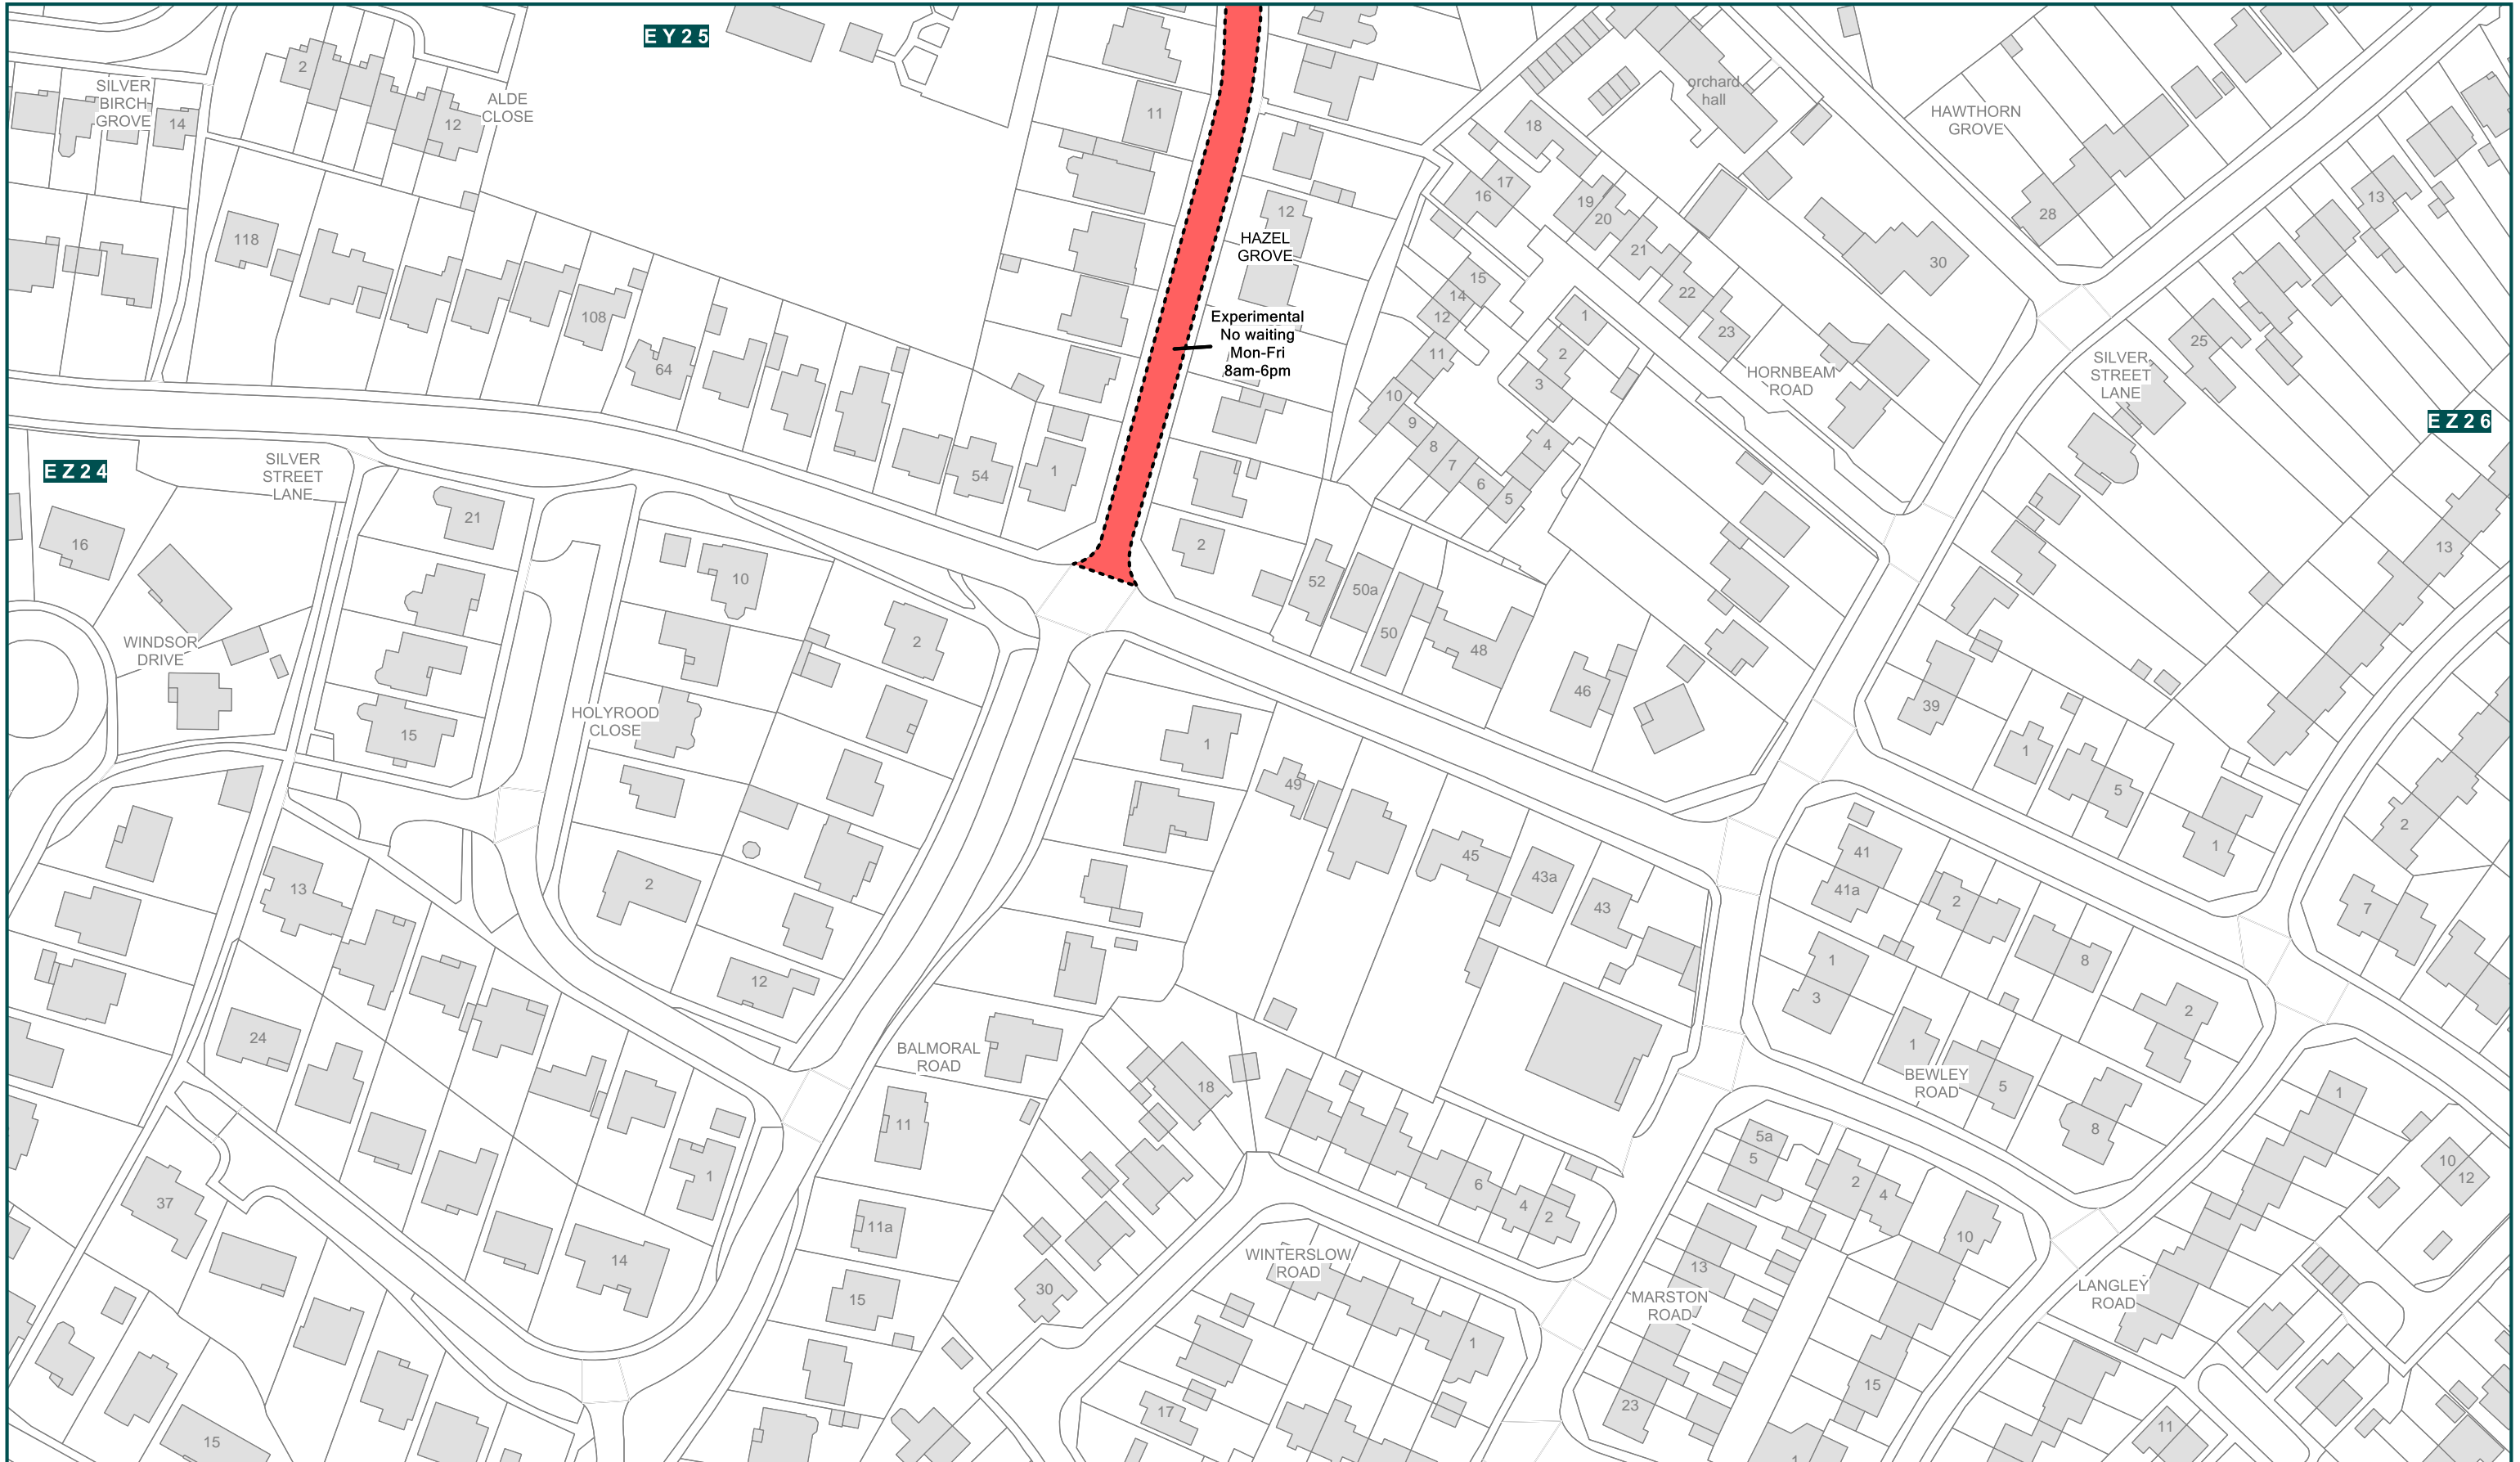

**The County of Wiltshire (Trowbridge)
(Prohibition and Restriction of Waiting, Taxi Rank Clearways and On Street Parking) Consolidation Order
Trowbridge**

Crown copyright and database rights 2017 Ordnance Survey 100049050

SCALE	1: 1250 @ A3	
DATE	16/06/2016	
FILE	TROW2015CONS	
	MAP SCHEDULE	EY25

Wiltshire Council
County Hall, Bythesea Road,
Trowbridge, Wiltshire.
BA14 8JN

KEY	
	PARKING
	DOCTOR PARKING
	RESIDENT PARKING
	PAY AND DISPLAY
	DISABLED PARKING
	DOCTOR PARKING
	MOTORCYCLE PARKING
	LOADING
	NO WAITING
	NO WAITING AND NO LOADING
	NO WAITING AND NO LOADING AT ANY TIME
	MULTIPLE RESTRICTIONS
	NO WAITING AT ANY TIME
	NO WAITING AT ANY TIME AND NO LOADING
	NO WAITING AT ANY TIME AND NO LOADING AT ANY TIME
	PEDESTRIAN ZONE
	TAXI CLEARWAY
	CLEARWAY
	ZONE
	ZONE ROAD
	EXPERIMENTAL RESTRICTIONS

SCALE	1: 1250 @ A3
DATE	16/06/2016
FILE	TROW2015CONS
MAP SCHEDULE	EZ25

Wiltshire Council
County Hall, Bythesea Road,
Trowbridge, Wiltshire.
BA14 8JN

KEY	
	PARKING
	DOCTOR PARKING
	RESIDENT PARKING
	PAY AND DISPLAY
	DISABLED PARKING
	DOCTOR PARKING
	MOTORCYCLE PARKING
	LOADING
	NO WAITING
	NO WAITING AND NO LOADING
	NO WAITING AND NO LOADING AT ANY TIME
	MULTIPLE RESTRICTIONS
	NO WAITING AT ANY TIME
	NO WAITING AT ANY TIME AND NO LOADING
	NO WAITING AT ANY TIME AND NO LOADING AT ANY TIME
	PEDESTRIAN ZONE
	TAXI CLEARWAY
	CLEARWAY
	ZONE
	ZONE ROAD
	EXPERIMENTAL RESTRICTIONS